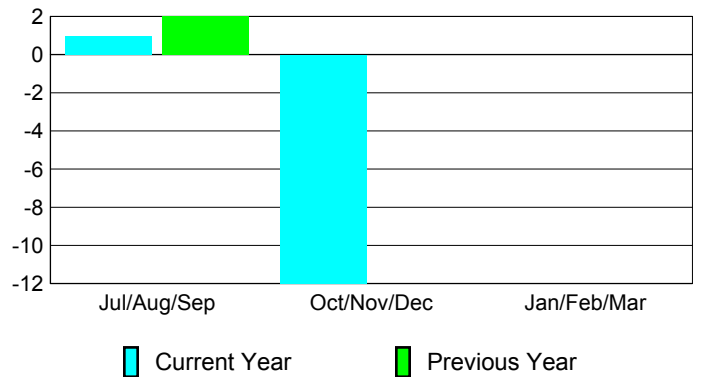

**Membership Results
2009-2010**

**Membership
2008-2009**

Month	Net Memb Goal	Actual New Memb	Actual Dropped Memb	Gain/Loss of Memb	Gain/Loss of Memb
Jul/Aug/Sep	1	1	0	1	2
Oct/Nov/Dec	4	0	-12	-12	0
Jan/Feb/Mar	3	0	0	0	0
Totals	8	1	-12	-11	2

Membership Results 2009-2010

Goal, New, Dropped, Gain/Loss

Comparison of Membership Gain/Loss

Current Year Compared to the Previous Year

Gender Comparison 2009-2010

Jul/Aug/Sep

Oct/Nov/Dec

Jan/Feb/Mar