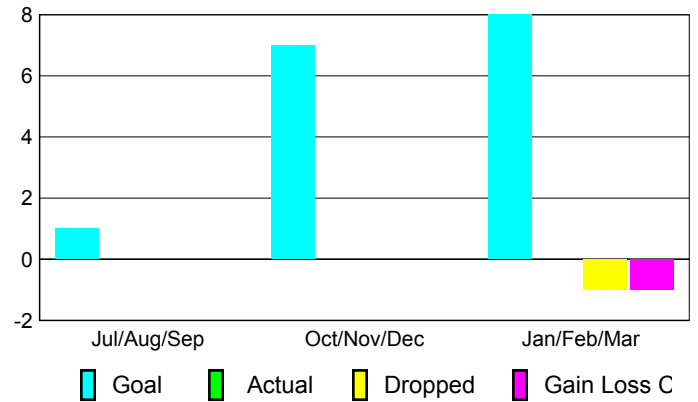

Membership Results 2009-2010

Goal, New, Dropped, Gain/Loss

Comparison of Membership Gain/Loss

Current Year Compared to the Previous Year