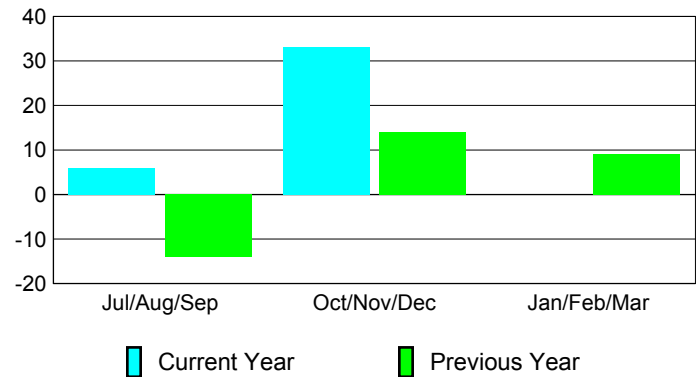

Gender Comparison 2009-2010

Male

Female