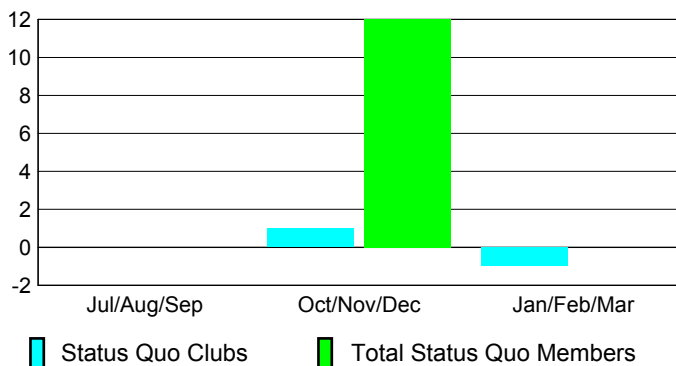

Clubs
2008-2009

Month	New Club Goal	Actual New Clubs	Actual Dropped Clubs	Gain/Loss of Clubs	Gain/Loss of Clubs
Jul/Aug/Sep	0	0	0	0	0
Oct/Nov/Dec	0	0	0	0	0
Jan/Feb/Mar	0	0	0	0	0
Totals	0	0	0	0	0

Club Results 2009-2010

Goal, New, Dropped, Gain/Loss

Comparison of Club Gain/Loss

Current Year Compared to the Previous Year

YTD Status Quo Clubs 2009-2010

Status Quo Clubs Compared to Status Quo Members

MEMBERSHIP

Membership Results
2009-2010

Membership
2008-2009

Month	Net Memb Goal	Actual New Memb	Actual Dropped Memb	Gain/Loss of Memb	Gain/Loss of Memb
Jul/Aug/Sep	1	0	0	0	0
Oct/Nov/Dec	7	0	0	0	2
Jan/Feb/Mar	8	0	-1	-1	0
Totals	16	0	-1	-1	2

Membership Results 2009-2010