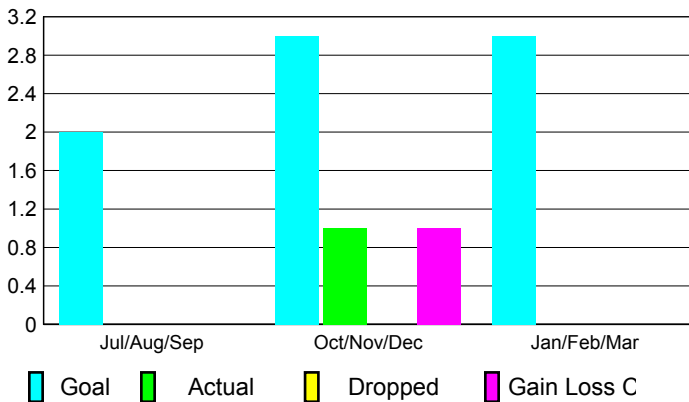

2009-2010 GMT Quarterly Report for District (or Undistricted) **District 409**

GMT: **NORBERT BATIONO**

Location: **CONGO, DEM REP OF THE**

GMT CA: **6**

CLUBS

Club Results
2009-2010

Clubs
2008-2009

Month	New Club Goal	Actual New Clubs	Actual Dropped Clubs	Gain/Loss of Clubs	Gain/Loss of Clubs
Jul/Aug/Sep	2	0	0	0	0
Oct/Nov/Dec	3	1	0	1	1
Jan/Feb/Mar	3	0	0	0	0
Totals	8	1	0	1	1

Club Results 2009-2010

Goal, New, Dropped, Gain/Loss

Comparison of Club Gain/Loss

Current Year Compared to the Previous Year

YTD Status Quo Clubs 2009-2010

Status Quo Clubs Compared to Status Quo Members

MEMBERSHIP

Clubs
2008-2009

Month	New Club Goal	Actual New Clubs	Actual Dropped Clubs	Gain/Loss of Clubs	Gain/Loss of Clubs
Jul/Aug/Sep	0	0	0	0	0
Oct/Nov/Dec	0	0	0	0	0
Jan/Feb/Mar	0	0	0	0	0
Totals	0	0	0	0	0

Club Results 2009-2010