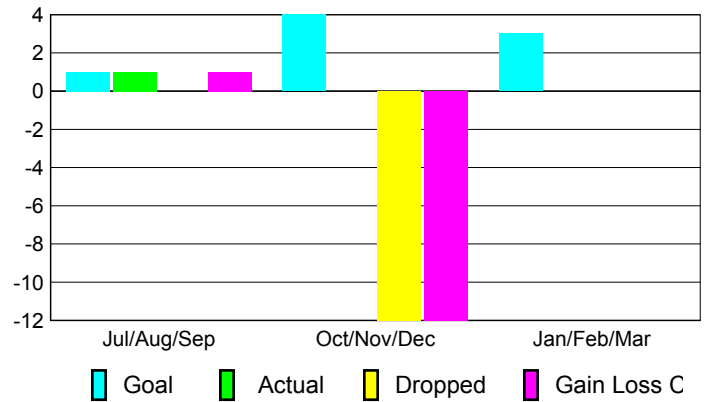

Membership Results 2009-2010

Goal, New, Dropped, Gain/Loss

Comparison of Membership Gain/Loss

Current Year Compared to the Previous Year