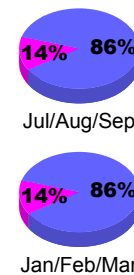

Membership Results
2009-2010

Membership
2008-2009

Month	Net Memb Goal	Actual New Memb	Actual Dropped Memb	Gain/Loss of Memb	Gain/Loss of Memb
Jul/Aug/Sep	18	22	-16	6	-14
Oct/Nov/Dec	82	54	-21	33	14
Jan/Feb/Mar	97	26	-26	0	9
Totals	197	102	-63	39	9

Membership Results 2009-2010

Goal, New, Dropped, Gain/Loss

Comparison of Membership Gain/Loss

Current Year Compared to the Previous Year

Gender Comparison 2009-2010

Male

Female

2009-2010 GMT Quarterly Report for District (or Undistricted) **District 409 REPUBLIC**

GMT: **NORBERT BATIONO**

Location: **REPUBLIC OF RWANDA**

GMT CA: **6**

CLUBS

**Club Results
2009-2010**

**Clubs
2008-2009**

Month	New Club Goal	Actual New Clubs	Actual Dropped Clubs	Gain/Loss of Clubs	Gain/Loss of Clubs
Jul/Aug/Sep	0	0	0	0	0
Oct/Nov/Dec	0	0	0	0	0
Jan/Feb/Mar	0	0	0	0	0
Totals	0	0	0	0	0