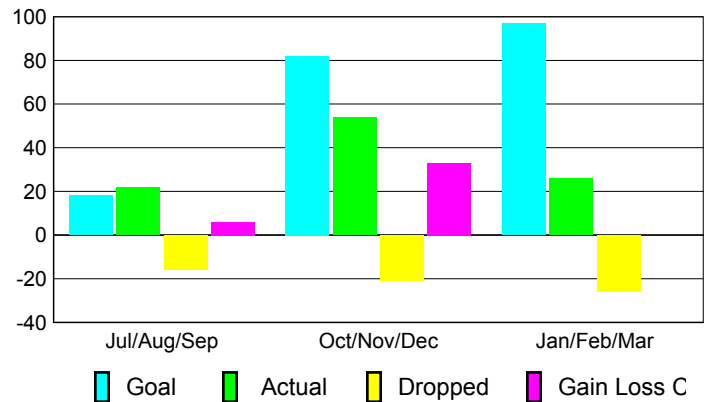

Membership Results 2009-2010

Goal, New, Dropped, Gain/Loss

Comparison of Membership Gain/Loss

Current Year Compared to the Previous Year